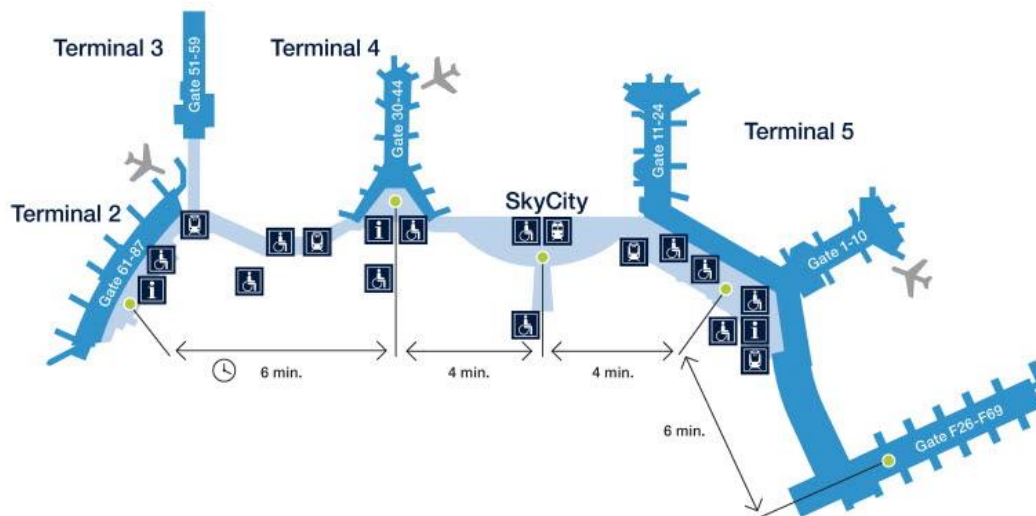

Meeting point Instructions Stockholm Arlanda Airport

Meeting Point in Stockholm Arlanda Airport/Arrivals Hall

Please note, the meeting point in Stockholm Arlanda Airport located right outside the arrival gates. You need to exit the baggage claim and customs area to the arrivals hall. Once outside the gates, you will be greeted with a sign of your name by your guide and/or driver.

If you cannot locate your guide/driver once you arrive, please call immediately to our emergency number below. Your transfer/tour time is 45 min after your flight arrival time.

Emergency phone number to call +372 5900 5151

International flights operate from terminals 2 and 5.