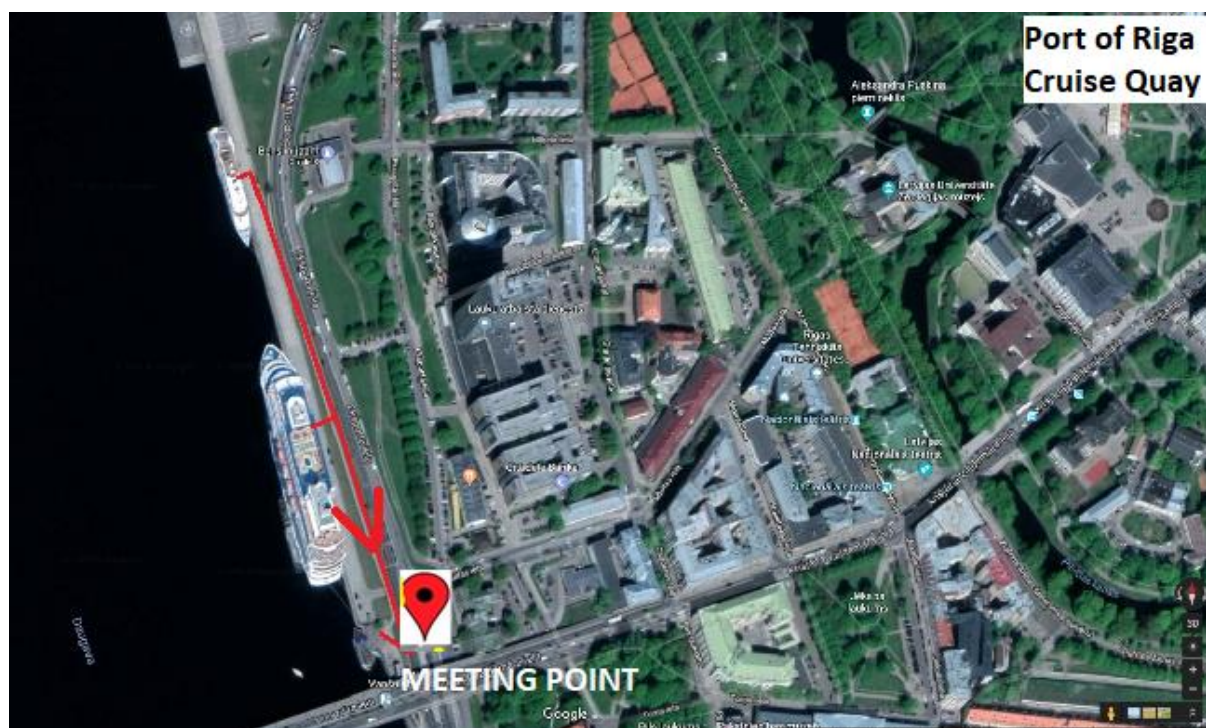

Instructions for Disembarkation in Riga City Cruise Port

Welcoming signs

Guide holds a sign with your name/ group name.

Tour starting time

Please look for your exact **TOUR STARTING TIME** from your tour confirmation document.

Your meeting point is located **OUTSIDE** the cruise port area, if your cruise vessel has docked at the city/old port. Please **WALK OUT** of the secured port area gates towards the bridge, your guide will be waiting with a sign of your name/ group name.

Meeting point is marked with red color on the following map.

Image of the meeting location in Riga Port, outside the gates.